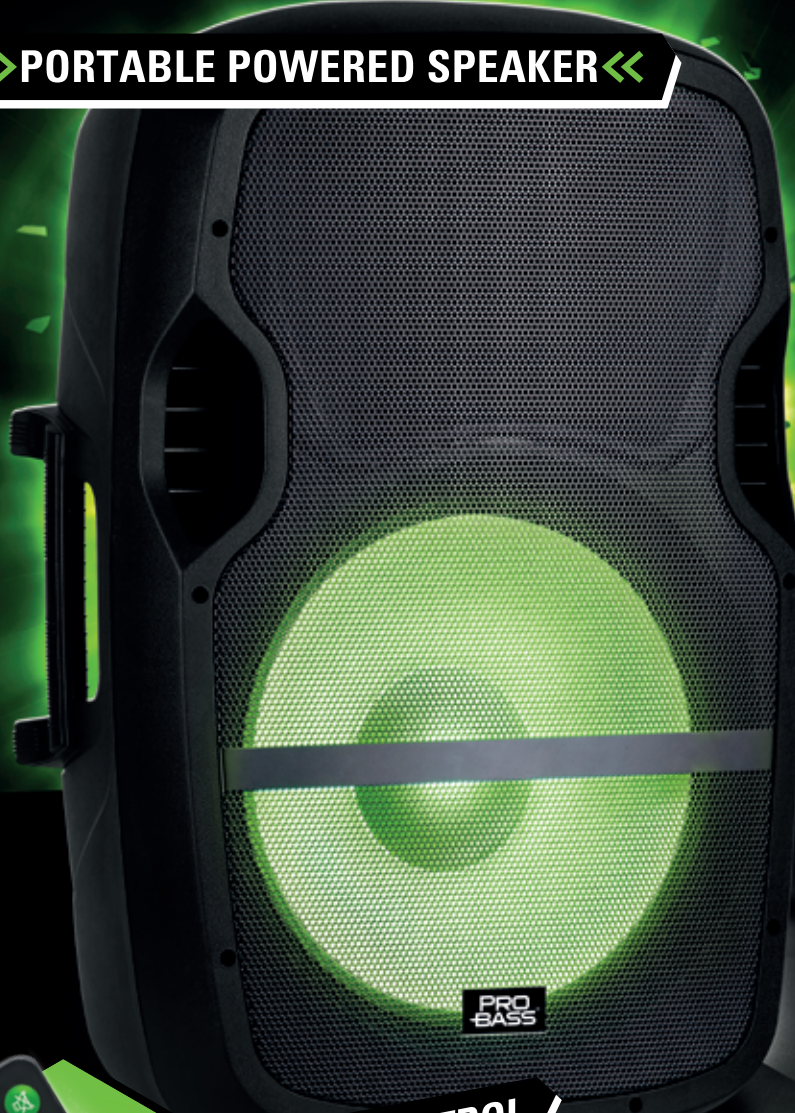

# PRO BASS<sup>®</sup>

»» PORTABLE POWERED SPEAKER ««

»» REMOTE CONTROL INCLUDED

INCLUDED  
MICROPHONE  
MIC CABLE &  
STAND

**2000W**  
»» MAX POWER