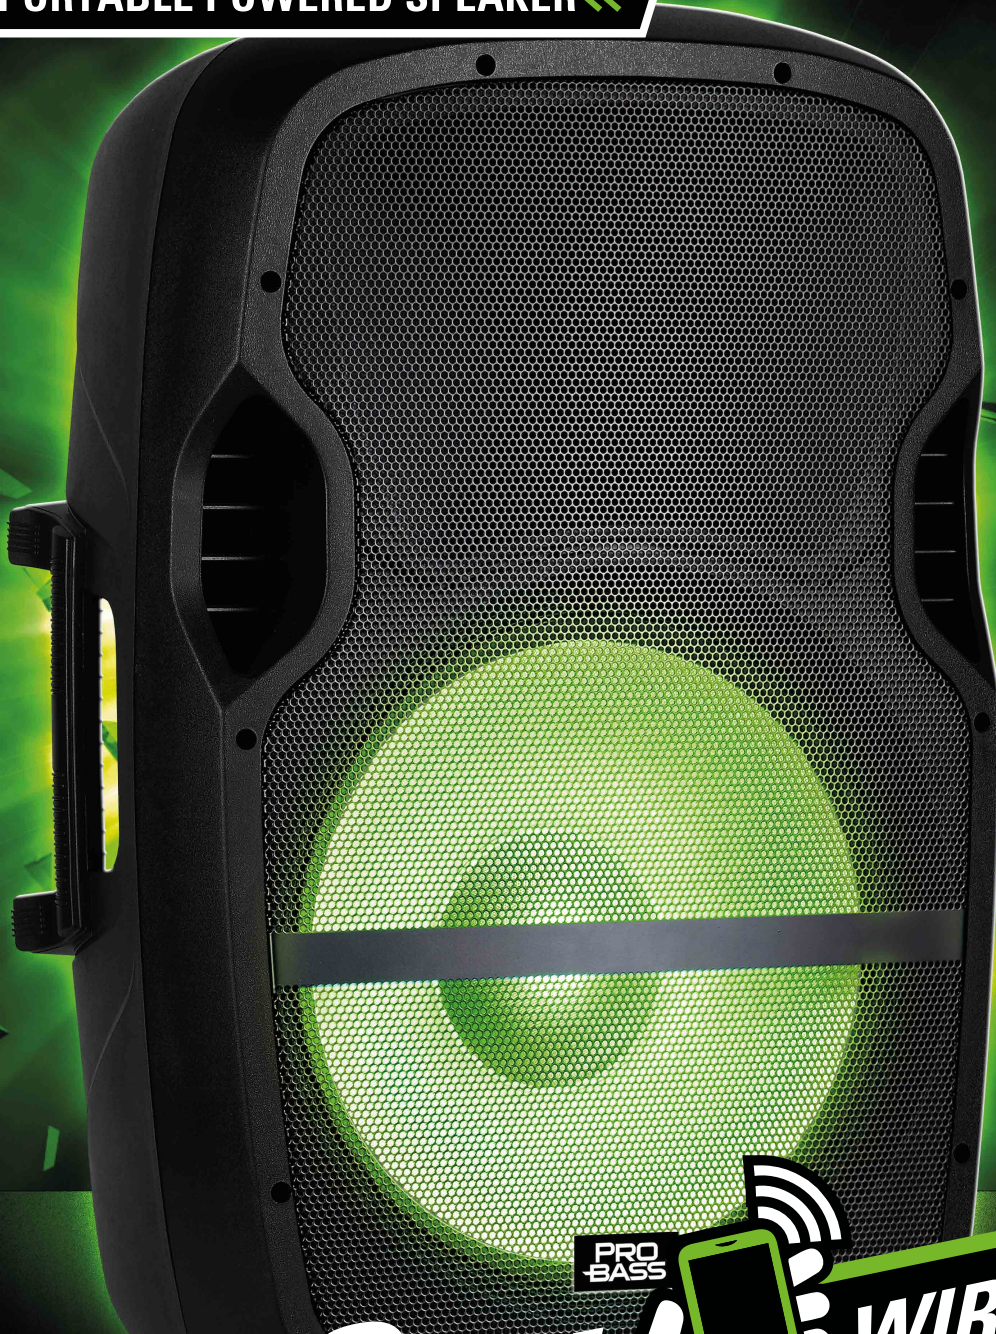

»» PORTABLE POWERED SPEAKER ««